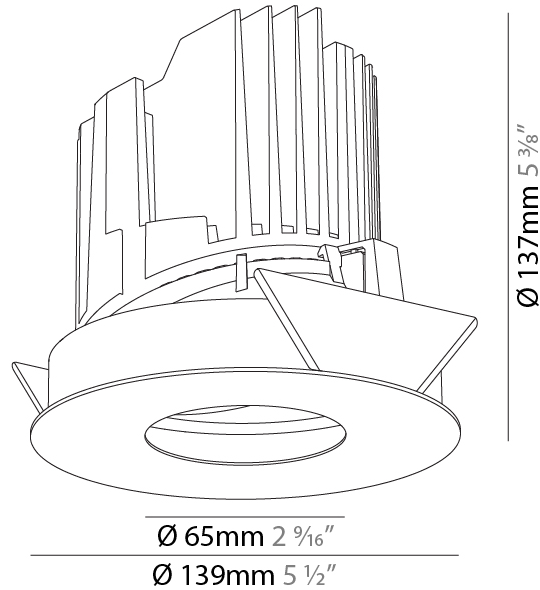

PHYSICAL

Shape: Round
Diameter (mm): 139
Diameter (in): 5 1/2
Height (mm): 137
Height (in): 5 3/8
Ceiling Thickness (mm): 10 / 12.5 / 15 / 25
Ceiling Thickness (in): 3/8 or 1/2 or 9/16
Min. Recessing Depth (mm): 150
Min. Recessing Depth (in): 5 7/8
Light Distribution: Adjustable / Asymmetric
Weight (kg): 0.865
Weight (lbs): 1.9
Fixture Finish: SSR / BKV / CWI / CRY / HAB / UFT / ITA / RUA / FTG / MYG / LOD / PUS / FRO / FUP / KIA / POP / BLS / SPG / MEY / GOH / GUM / CHC / COM / ABZ / JAG / OBR / MOS / ROR
Fixture Material: Aluminum Die Cast
Cut-out Measurements: 130mm / 5 1/8"

ELECTRICAL

Lamp Type: LED (Zhaga Standard)
Input Wattage (W): 28.6
Total Output Wattage (W): 26
Dimming: Tri-Mode (Non-Dimming and Phase Dimming (120Vac only) and 0-10V Dimming)
Driver Included: No
Driver Location: Recessed Housing
Driver Type: Constant Current - Universal
Housing: See components
Input Voltage (V): 120 - 277
Constant Current (MA): 700

LED

Number of LEDs: 1
Color Temperature (°K): 2700 / 3000 / 3500 / 4000
Max. Delivered Lumen (lm): 1890 / 1930 / 2028 / 2070
Nominal Lumen (lm): 3210 / 3290 / 3459 / 3530
CRI: >90 CRI
Lamp Life (hrs): 50000

OPTICAL

Reflector°: 20 / 25 / 40
Adjustability: Fixed

RATINGS AND CERTIFICATIONS

Certified By: Certified for North American Standards
IP rating: IP20